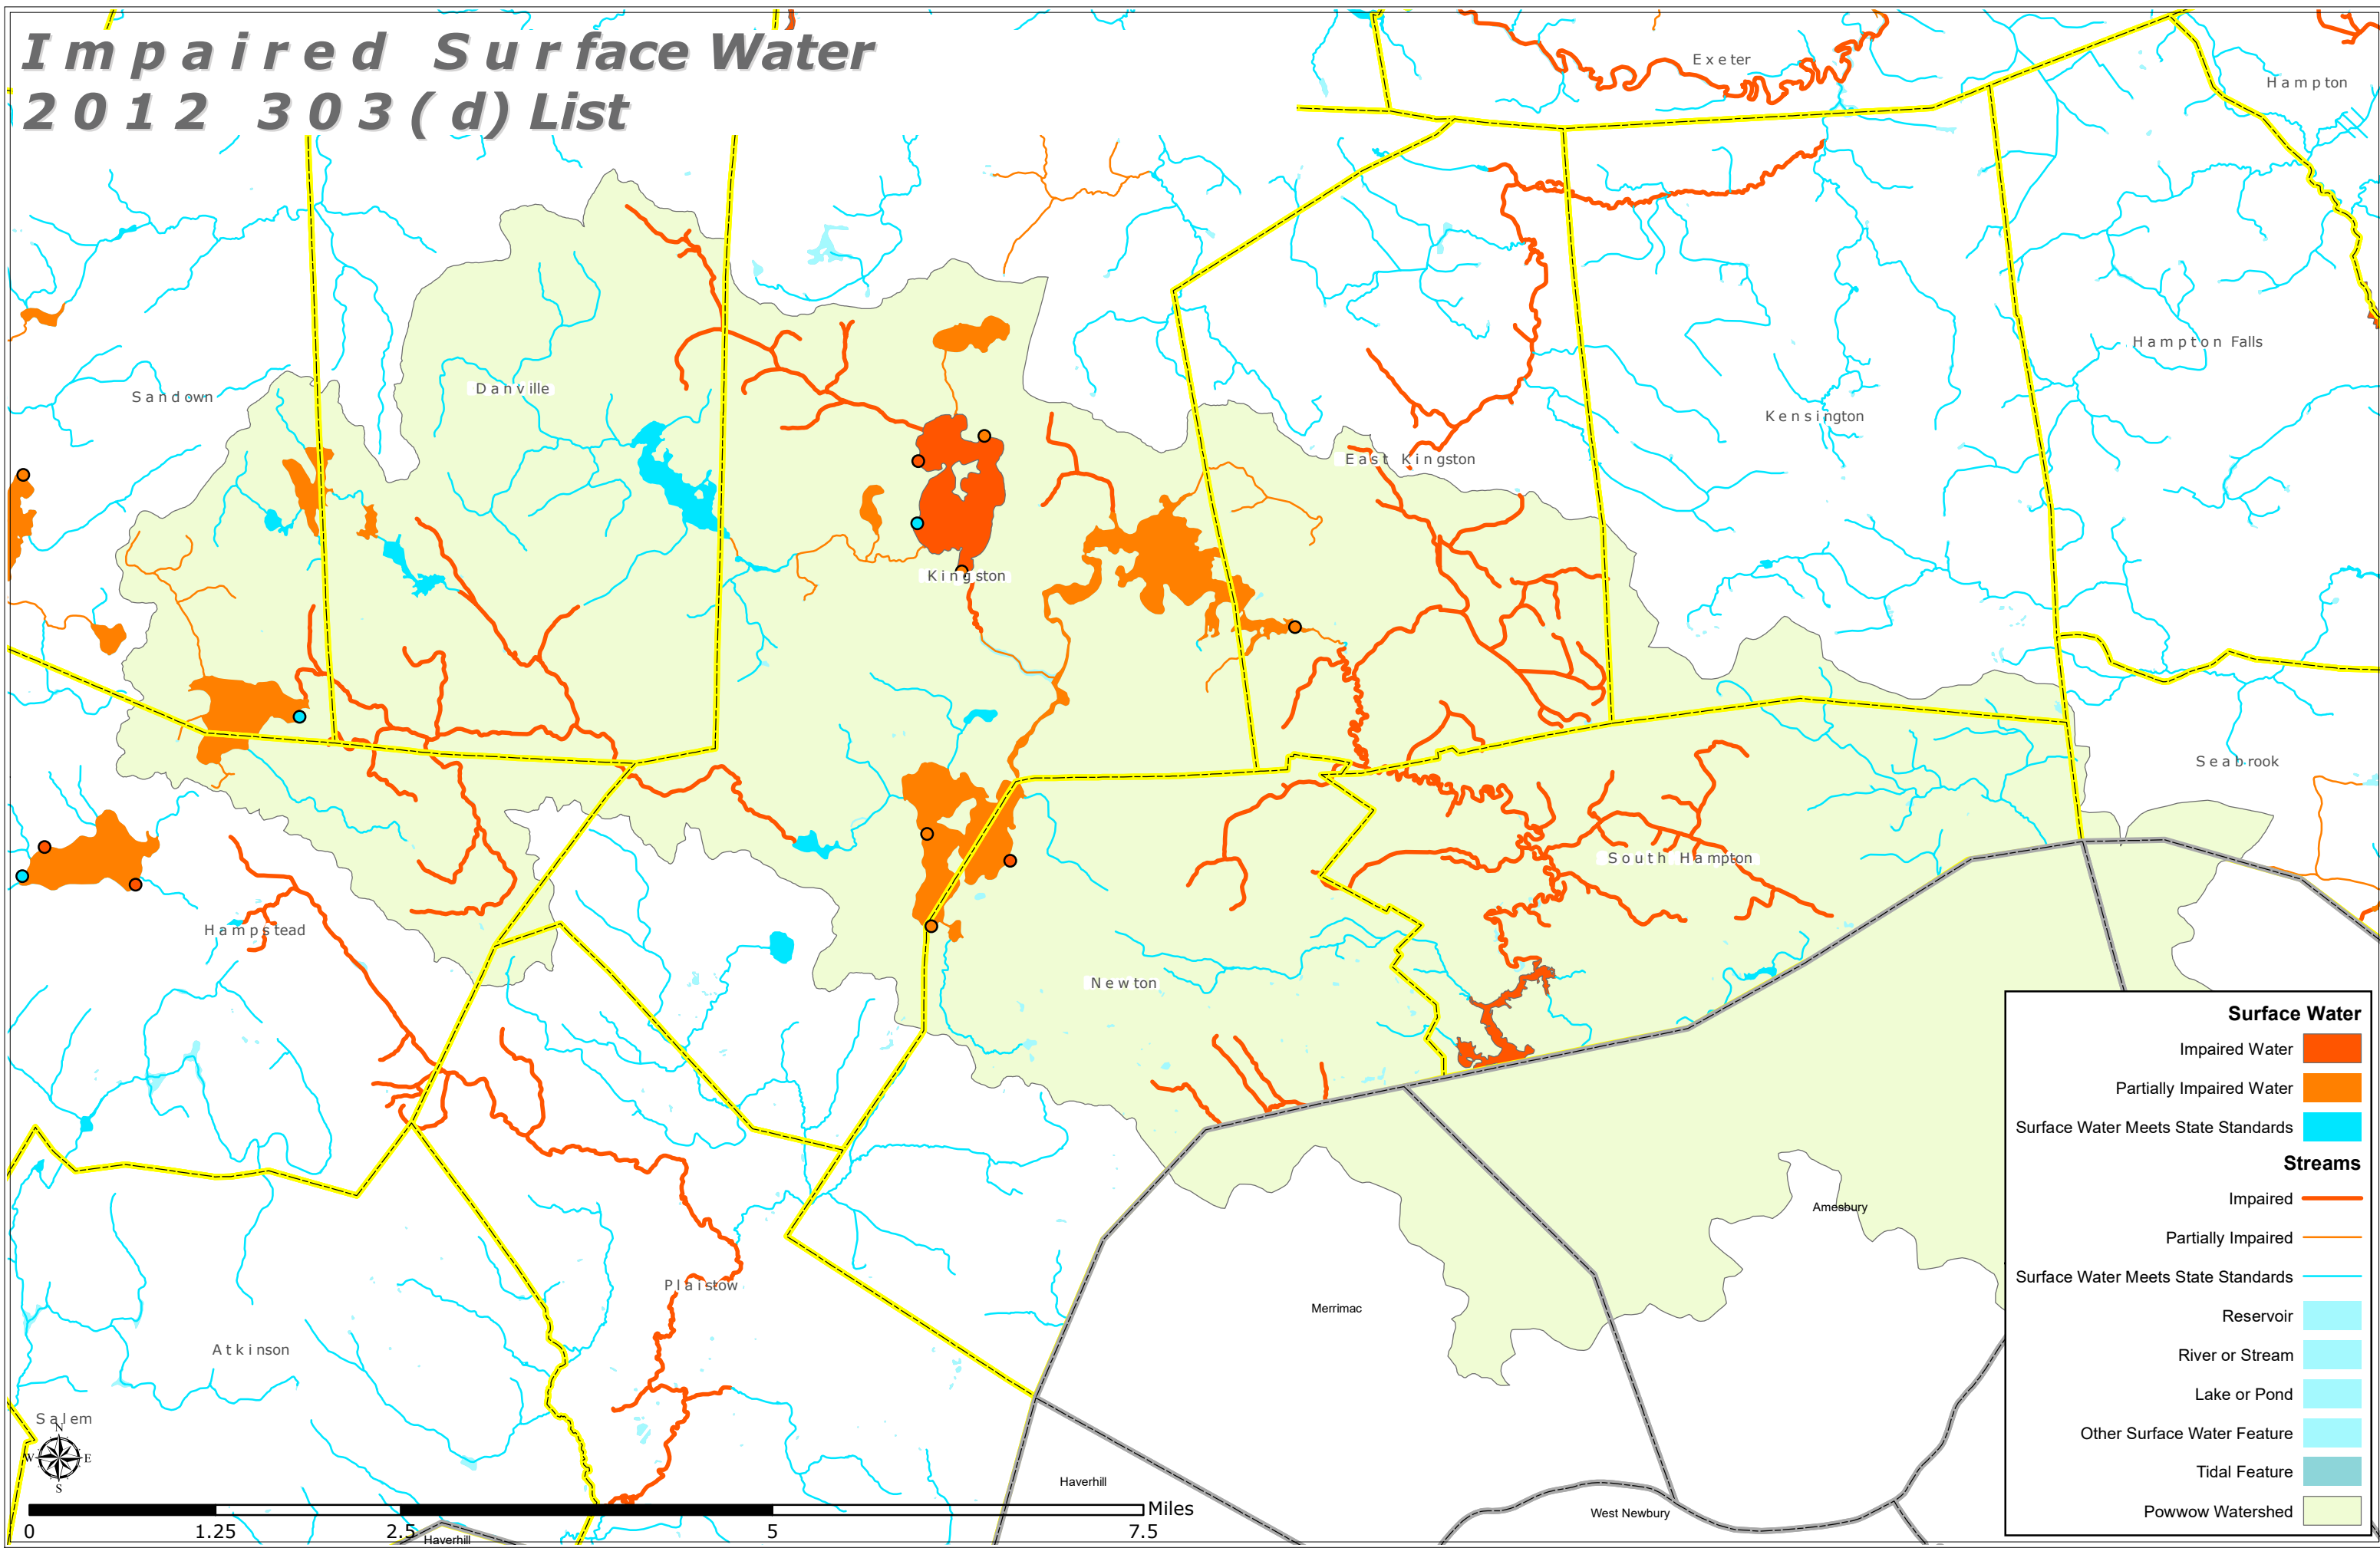

Impaired Surface Water 2012 303(d) List

Surface Water	
Impaired Water	█
Partially Impaired Water	█
Surface Water Meets State Standards	█
Streams	
Impaired	—
Partially Impaired	—
Surface Water Meets State Standards	—
Reservoir	█
River or Stream	█
Lake or Pond	█
Other Surface Water Feature	█
Tidal Feature	█
Powwow Watershed	█